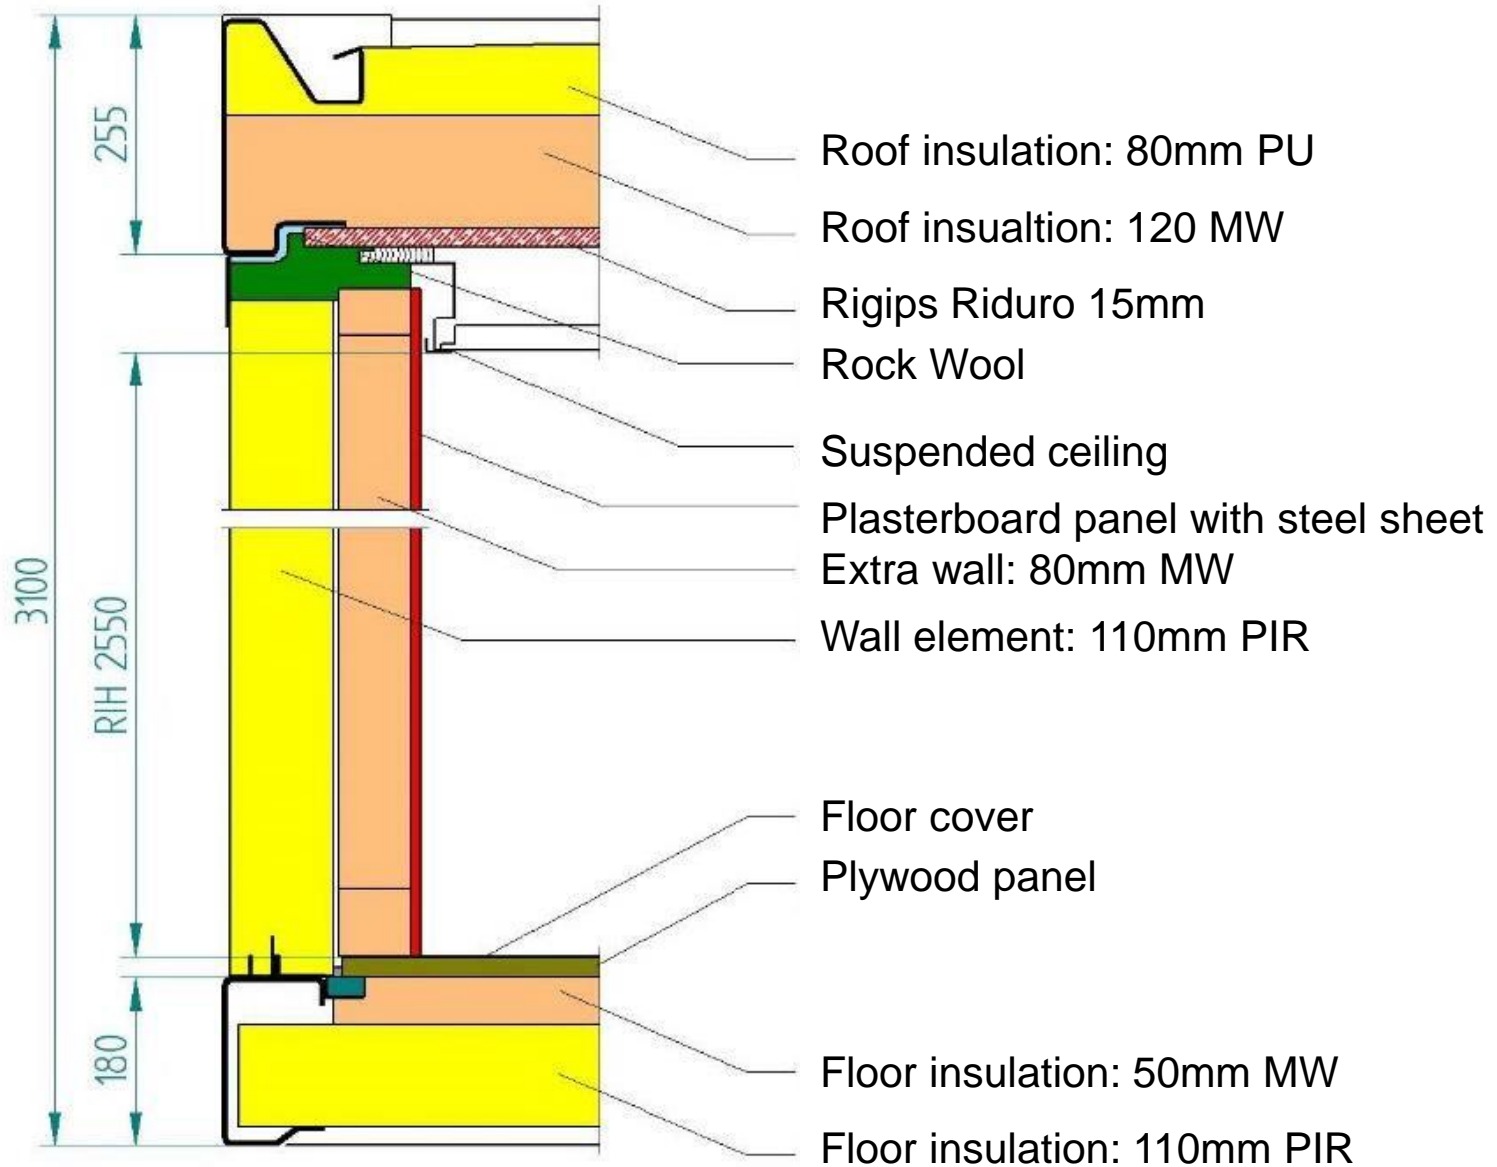

# Sectional sketch

- Fire resistance classification according to EN 13501-2 by IBS-LINZ
- Standard version includes REI30 fire protection system
- NO reduction in internal ceiling height - all components of the REI30/60/90 versions are above the suspended ceiling
- NO filling necessary
- NO drywall work required