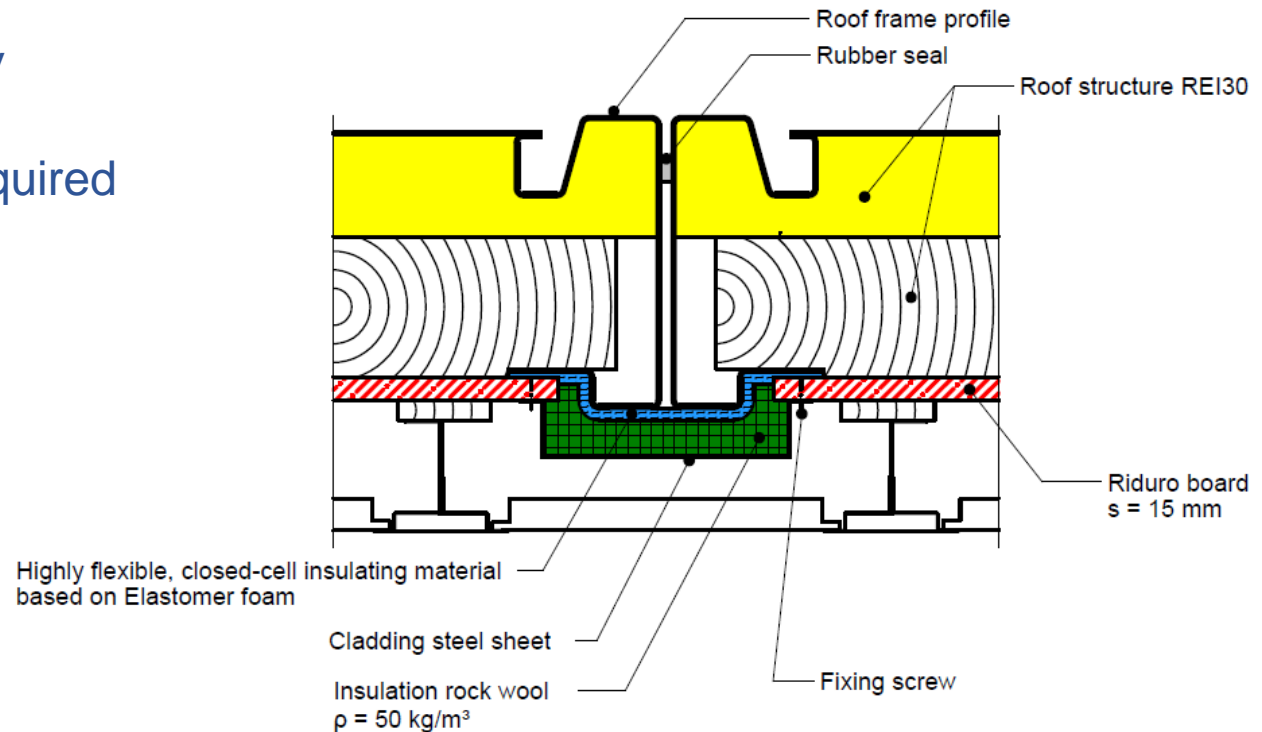

# Sectional sketch

- Fire resistance classification according to EN 13501-2 by IBS-LINZ
- Standard version includes REI30 fire protection system
- NO reduction in internal ceiling height - all components of the REI30/60/90 versions are above the suspended ceiling
- NO filling necessary
- NO drywall work required